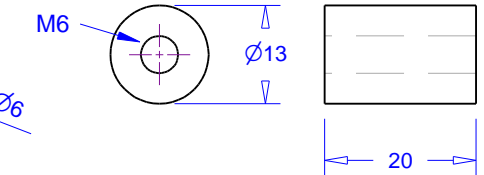

Moving Jaw

Clamp Foot

Pin & Washer

To Suit Wrench

Nut & Tommy Bar

Table Hold Down & Nut