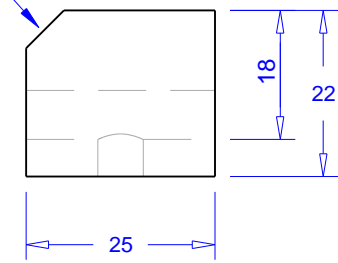

Moving Jaw

Clamp Foot

Pin & Washer

To Suit Wrench

Nut & Tommy Bar

Table Hold Down & Nut