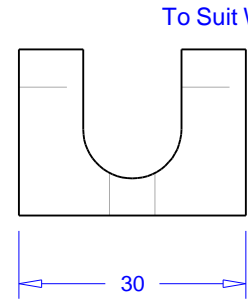

Moving Jaw

Clamp Foot

Pin & Washer

To Suit Wrench

Nut & Tommy Bar

Table Hold Down & Nut