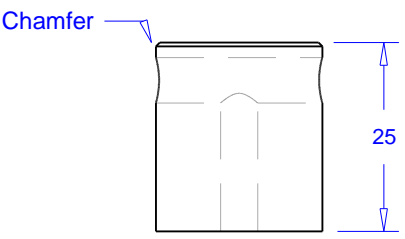

Moving Jaw

Clamp Foot

Pin & Washer

To Suit Wrench

Nut & Tommy Bar

Table Hold Down & Nut