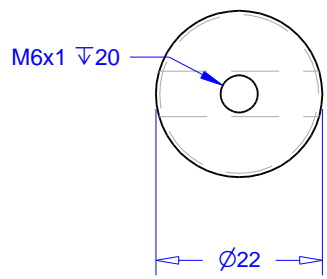

Moving Jaw

Clamp Foot

Pin & Washer

To Suit Wrench

Nut & Tommy Bar

Table Hold Down & Nut