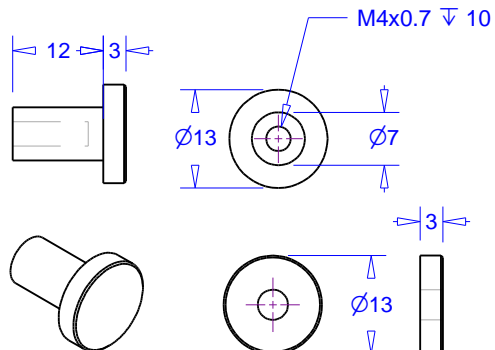

Moving Jaw

Clamp Foot

Pin & Washer

To Suit Wrench

Nut & Tommy Bar

Table Hold Down & Nut