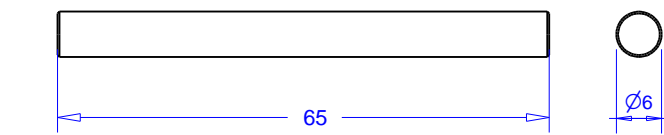

Moving Jaw

Clamp Foot

Pin & Washer

To Suit Wrench

Nut & Tommy Bar

Table Hold Down & Nut