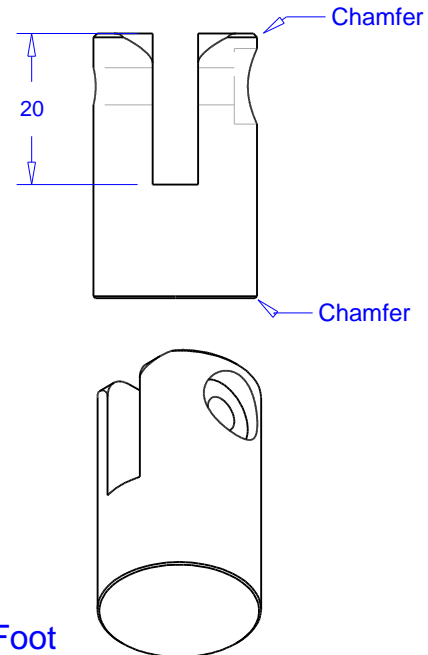

Moving Jaw

Clamp Foot

Pin & Washer

To Suit Wrench

Nut & Tommy Bar

Table Hold Down & Nut