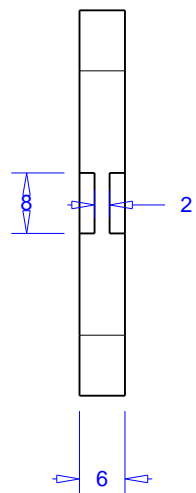

Moving Jaw

Clamp Foot

Pin & Washer

To Suit Wrench

Nut & Tommy Bar

Table Hold Down & Nut