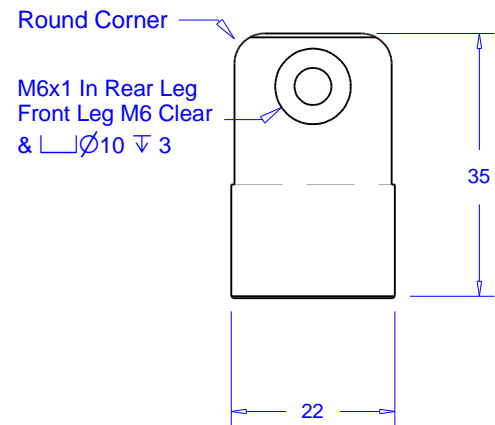

Moving Jaw

Clamp Foot

Pin & Washer

To Suit Wrench

Nut & Tommy Bar

Table Hold Down & Nut